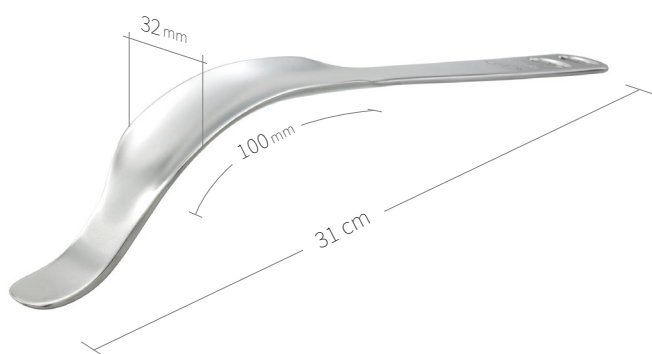

24.51.67

Subtilis retractor, 90° curved
41 x 100 mm / 30 cm

24.51.70

Subtilis Hip Lever 65° curved
V-shaped spike
30 x 100 mm / 32 cm

24.51.71

Subtilis trochant bone lever, 75° curved
with two long peaks
30 x 100 mm / 30 cm

24.51.72

Subtilis trochant bone lever, 40° curved
with two long peaks
30 x 100 mm / 33 cm

Retractors-Bone Levers / Hip-Knee / VI of VIII

24.51.73
Subtilis pelvis bone lever
22 x 130 mm / 24 cm

24.51.74
Subtilis pelvis bone lever
22 x 130 mm / 25 cm

24.51.76
Subtilis bone lever
two tips, double angled
17 x 70 mm / 31 cm

24.51.76L
Subtilis bone lever, two tips double angled,
longer soft-tissue protection
17 x 100 mm / 31 cm

24.51.77
Subtilis bone lever Pflüger
32 x 100 mm / 31 cm