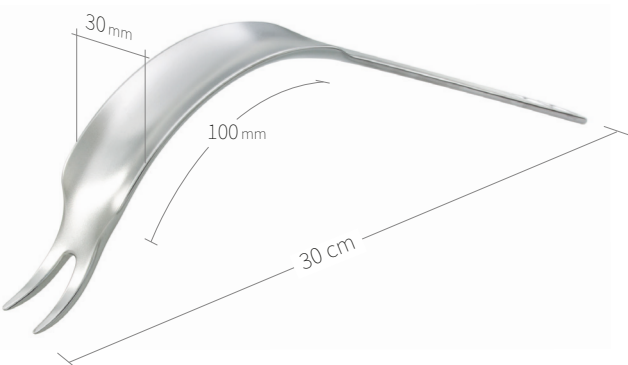

24.51.59

Subtilis bone lever double angled
with long soft-tissue protection
32 x 80 mm / 31 cm

24.51.50

Subtilis bone lever Amin narrow
22 x 120 mm / 29 cm

24.51.51

Subtilis bone lever Amin wide
32 x 100 mm / 30 cm

24.51.52

Subtilis retraktor deep
22 x 120 mm / 28,5 cm

Retractors-Bone Levers / Hip-Knee / V of VIII

24.51.53

Subtilis / customisation
bone lever with wide blunt beak
32 x 100 mm / 30 cm

24.51.54

Subtilis Bone Lever with concave curved
soft tissue protection
19 x 75 mm / 27 cm

24.51.67

Subtilis retractor, 90° curved
41 x 100 mm / 30 cm

24.51.70

Subtilis Hip Lever 65° curved
V-shaped spike
30 x 100 mm / 32 cm

24.51.71

Subtilis trochant bone lever, 75° curved
with two long peaks
30 x 100 mm / 30 cm