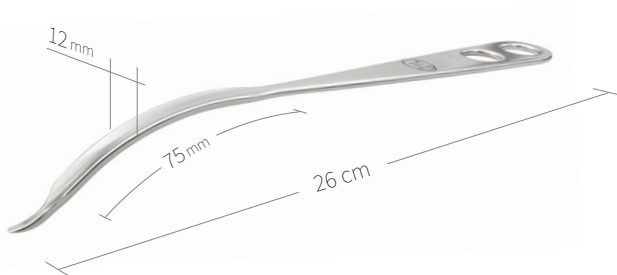

Retractors-Bone Levers / Hip-Knee / I of VIII

24.51.36

Subtilis bone lever Hohmann
8,5 x 40 mm / 22 cm

24.51.37

Subtilis bone lever Hohmann
12 x 40 mm / 22 cm

24.51.37L

Subtilis bone lever
with long soft-tissue protection
12 x 75 mm / 26 cm

24.51.38

Subtilis bone lever Hohmann
18 x 40 mm / 24 cm

24.51.38L

Subtilis bone lever
with long soft-tissue protection
18 x 75 mm / 27 cm

24.51.39L

Subtilis bone lever 40° angled
with long soft-tissue protection
18 mm x 75 mm / 26,5 cm

24.51.46

Subtilis pubis-retractor after Ganz
with short beak
22 x 40 mm / 26 cm

24.51.48

Subtilis bone lever
double angled
15 x 45 mm / 28 cm

24.51.48L

Subtilis bone lever with
long soft-tissue protection double angled
15 x 100 mm / 31 cm

24.51.67

Subtilis retractor, 90° curved
41 x 100 mm / 30 cm

24.51.70

Subtilis Hip Lever 65° curved
V-shaped spike
30 x 100 mm / 32 cm

24.51.71

Subtilis trochant bone lever, 75° curved
with two long peaks
30 x 100 mm / 30 cm