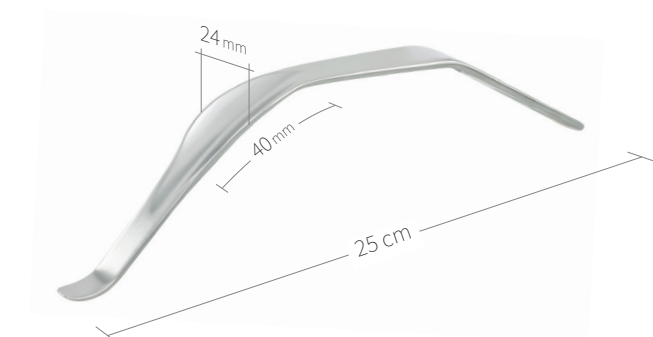

24.51.38

Subtilis bone lever Hohmann
18 x 40 mm / 24 cm

24.51.38L

Subtilis bone lever
with long soft-tissue protection
18 x 75 mm / 27 cm

24.51.39L

Subtilis bone lever 40° angled
with long soft-tissue protection
18 mm x 75 mm / 26,5 cm

Retractors-Bone Levers / Hip-Knee / II of VIII

24.51.63

Subtilis bone lever Hohmann
41 x 45 mm / 24 cm

24.51.63L

Subtilis bone lever, angled
with long soft-tissue protection
41 x 65 mm / 32 cm

24.51.40

Subtilis retractor blunt
24 x 45 mm / 27 cm

24.51.40L

Subtilis retractor blunt
with long soft-tissue protection
24 x 80 mm / 32 cm

24.51.41

Subtilis retractor blunt,
double-angled
24 x 40 mm / 25 cm

24.51.41L

Subtilis retractor blunt, double angled
with long soft-tissue protection
24 x 80 mm / 29 cm

24.51.46

Subtilis pubis-retractor after Ganz
with short beak
22 x 40 mm / 26 cm

24.51.48

Subtilis bone lever
double angled
15 x 45 mm / 28 cm

24.51.48L

Subtilis bone lever with
long soft-tissue protection double angled
15 x 100 mm / 31 cm