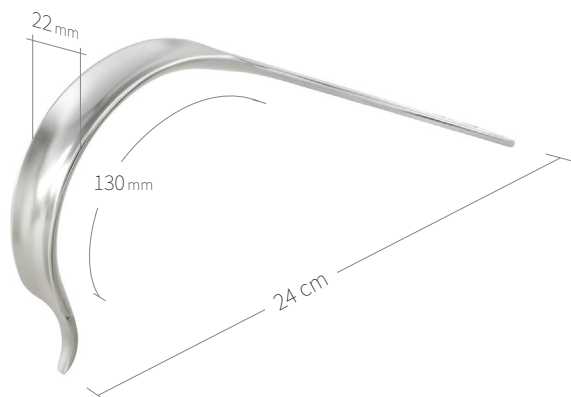

24.51.67

Subtilis retractor, 90° curved
41 x 100 mm / 30 cm

24.51.70

Subtilis Hip Lever 65° curved
V-shaped spike
30 x 100 mm / 32 cm

24.51.71

Subtilis trochant bone lever, 75° curved
with two long peaks
30 x 100 mm / 30 cm

24.51.72

Subtilis trochant bone lever, 40° curved
with two long peaks
30 x 100 mm / 33 cm

Retractors-Bone Levers / Hip-Knee / VI of VIII

24.51.73
Subtilis pelvis bone lever
22 x 130 mm / 24 cm

24.51.74
Subtilis pelvis bone lever
22 x 130 mm / 25 cm