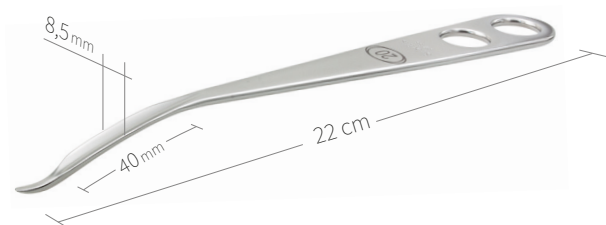

Retractors-Bone Levers / Hip-Knee / I of VIII

24.51.36

Subtilis bone lever Hohmann
8,5 x 40 mm / 22 cm

24.51.37

Subtilis bone lever Hohmann
12 x 40 mm / 22 cm

24.51.37L

Subtilis bone lever
with long soft-tissue protection
12 x 75 mm / 26 cm

24.51.38

Subtilis bone lever Hohmann
18 x 40 mm / 24 cm

24.51.38L

Subtilis bone lever
with long soft-tissue protection
18 x 75 mm / 27 cm

24.51.39L

Subtilis bone lever 40° angled
with long soft-tissue protection
18 mm x 75 mm / 26,5 cm