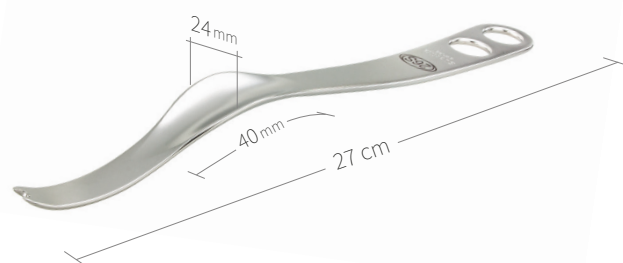

24.51.43

Subtilis bone lever Spina after Ganz
24 x 40 mm / 27 cm