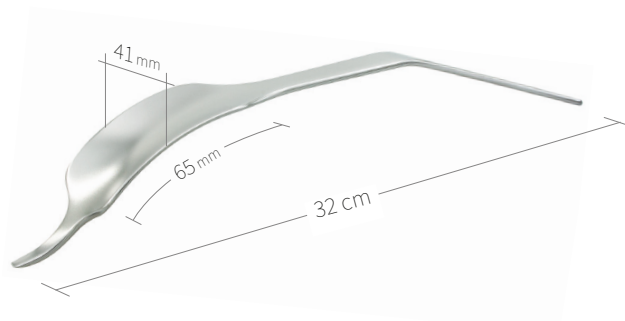

24.51.38

Subtilis bone lever Hohmann
18 x 40 mm / 24 cm

24.51.38L

Subtilis bone lever
with long soft-tissue protection
18 x 75 mm / 27 cm

24.51.39L

Subtilis bone lever 40° angled
with long soft-tissue protection
18 mm x 75 mm / 26,5 cm

Retractors-Bone Levers / Hip-Knee / II of VIII

24.51.63

Subtilis bone lever Hohmann
41 x 45 mm / 24 cm

24.51.63L

Subtilis bone lever, angled
with long soft-tissue protection
41 x 65 mm / 32 cm

24.51.40

Subtilis retractor blunt
24 x 45 mm / 27 cm