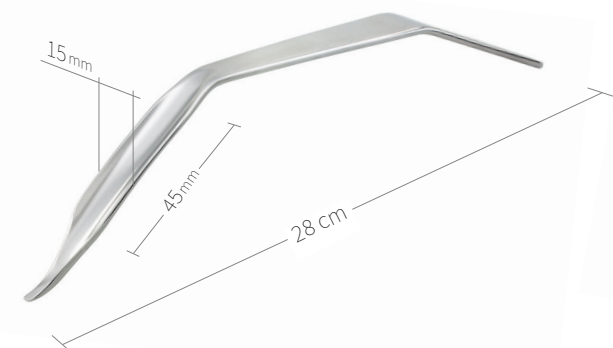

Retractors-Bone Levers / Hip-Knee / III of VIII

24.51.42

Subtilis bone lever after Ganz
24 x 40 mm / 27 cm

24.51.43

Subtilis bone lever Spina after Ganz
24 x 40 mm / 27 cm

24.51.45

Subtilis pubis-retractor after Ganz
with long beak
22 x 40 mm / 26 cm

24.51.46

Subtilis pubis-retractor after Ganz
with short beak
22 x 40 mm / 26 cm

24.51.48

Subtilis bone lever
double angled
15 x 45 mm / 28 cm

24.51.48L

Subtilis bone lever with
long soft-tissue protection double angled
15 x 100 mm / 31 cm