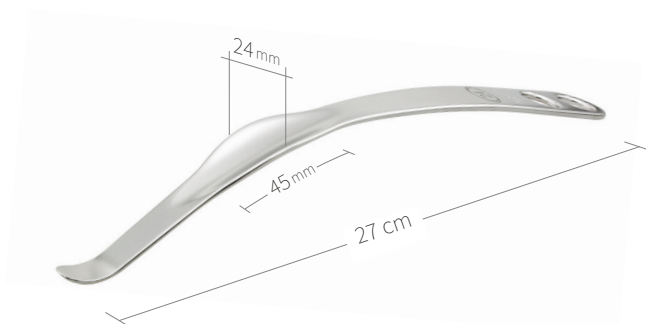

24.51.38

Subtilis bone lever Hohmann
18 x 40 mm / 24 cm

24.51.38L

Subtilis bone lever
with long soft-tissue protection
18 x 75 mm / 27 cm

24.51.39L

Subtilis bone lever 40° angled
with long soft-tissue protection
18 mm x 75 mm / 26,5 cm

Retractors-Bone Levers / Hip-Knee / II of VIII

24.51.63

Subtilis bone lever Hohmann
41 x 45 mm / 24 cm

24.51.63L

Subtilis bone lever, angled
with long soft-tissue protection
41 x 65 mm / 32 cm

24.51.40

Subtilis retractor blunt
24 x 45 mm / 27 cm

24.51.40L

Subtilis retractor blunt
with long soft-tissue protection
24 x 80 mm / 32 cm

24.51.41

Subtilis retractor blunt,
double-angled
24 x 40 mm / 25 cm

24.51.41L

Subtilis retractor blunt, double angled
with long soft-tissue protection
24 x 80 mm / 29 cm

24.51.46

Subtilis pubis-retractor after Ganz
with short beak
22 x 40 mm / 26 cm

24.51.48

Subtilis bone lever
double angled
15 x 45 mm / 28 cm

24.51.48L

Subtilis bone lever with
long soft-tissue protection double angled
15 x 100 mm / 31 cm