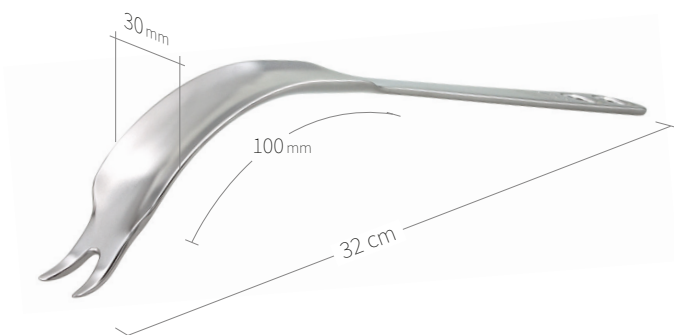

24.51.59

Subtilis bone lever double angled
with long soft-tissue protection
32 x 80 mm / 31 cm

24.51.50

Subtilis bone lever Amin narrow
22 x 120 mm / 29 cm

24.51.51

Subtilis bone lever Amin wide
32 x 100 mm / 30 cm

24.51.52

Subtilis retraktor deep
22 x 120 mm / 28,5 cm

Retractors-Bone Levers / Hip-Knee / V of VIII

24.51.53

Subtilis / customisation
bone lever with wide blunt beak
32 x 100 mm / 30 cm

24.51.54

Subtilis Bone Lever with concave curved
soft tissue protection
19 x 75 mm / 27 cm

24.51.67

Subtilis retractor, 90° curved
41 x 100 mm / 30 cm

24.51.70

Subtilis Hip Lever 65° curved
V-shaped spike
30 x 100 mm / 32 cm

24.51.71

Subtilis trochant bone lever, 75° curved
with two long peaks
30 x 100 mm / 30 cm