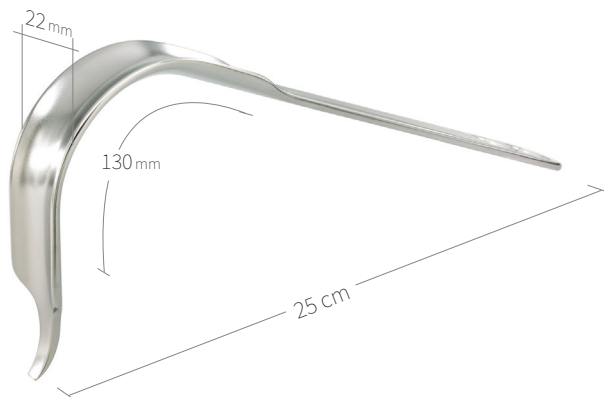

24.51.67

Subtilis retractor, 90° curved
41 x 100 mm / 30 cm

24.51.70

Subtilis Hip Lever 65° curved
V-shaped spike
30 x 100 mm / 32 cm

24.51.71

Subtilis trochant bone lever, 75° curved
with two long peaks
30 x 100 mm / 30 cm

24.51.72

Subtilis trochant bone lever, 40° curved
with two long peaks
30 x 100 mm / 33 cm

Retractors-Bone Levers / Hip-Knee / VI of VIII

24.51.73
Subtilis pelvis bone lever
22 x 130 mm / 24 cm

24.51.74
Subtilis pelvis bone lever
22 x 130 mm / 25 cm

24.51.76
Subtilis bone lever
two tips, double angled
17 x 70 mm / 31 cm

24.51.76L
Subtilis bone lever, two tips double angled,
longer soft-tissue protection
17 x 100 mm / 31 cm

24.51.77
Subtilis bone lever Pflüger
32 x 100 mm / 31 cm