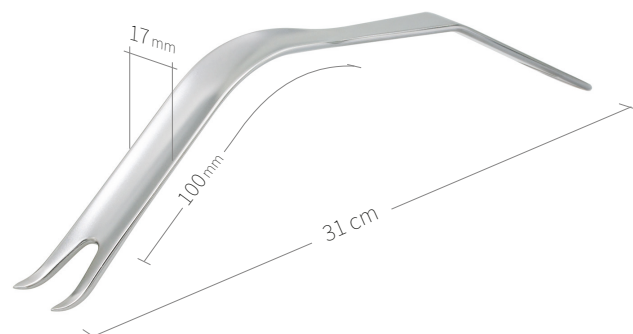

24.51.67

Subtilis retractor, 90° curved
41 x 100 mm / 30 cm

24.51.70

Subtilis Hip Lever 65° curved
V-shaped spike
30 x 100 mm / 32 cm

24.51.71

Subtilis trochant bone lever, 75° curved
with two long peaks
30 x 100 mm / 30 cm

24.51.72

Subtilis trochant bone lever, 40° curved
with two long peaks
30 x 100 mm / 33 cm

Retractors-Bone Levers / Hip-Knee / VI of VIII

24.51.73
Subtilis pelvis bone lever
22 x 130 mm / 24 cm

24.51.74
Subtilis pelvis bone lever
22 x 130 mm / 25 cm

24.51.76
Subtilis bone lever
two tips, double angled
17 x 70 mm / 31 cm

24.51.76L
Subtilis bone lever, two tips double angled,
longer soft-tissue protection
17 x 100 mm / 31 cm

24.51.77
Subtilis bone lever Pflüger
32 x 100 mm / 31 cm