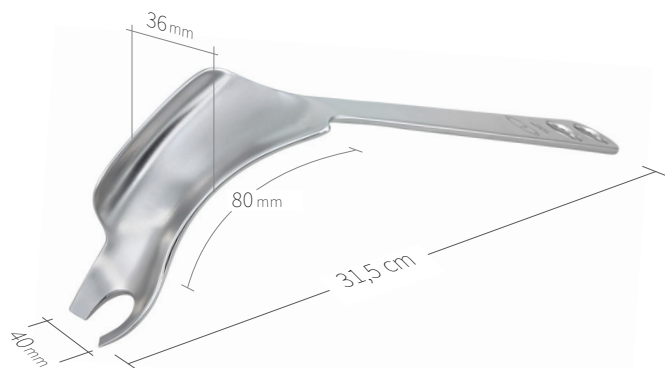

Retractors-Bone Levers / Hip-Knee / VII of VIII

24.51.80

Subtilis Soft Tissue Lever, Nötzli left
40 x 36 mm / 31,5 cm