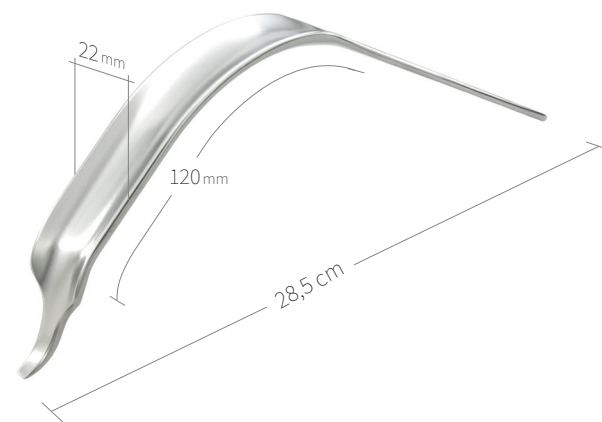

Retractors-Bone Levers / Hip-Knee / IV of VIII

24.51.57

Subtilis bone lever double angled
with long soft-tissue protection
20 x 100 mm / 31 cm

24.51.58

Subtilis bone lever double angled
with long soft-tissue protection
26 x 90 mm / 31 cm

24.51.59

Subtilis bone lever double angled
with long soft-tissue protection
32 x 80 mm / 31 cm

24.51.50

Subtilis bone lever Amin narrow
22 x 120 mm / 29 cm

24.51.51

Subtilis bone lever Amin wide
32 x 100 mm / 30 cm

24.51.52

Subtilis retraktor deep
22 x 120 mm / 28,5 cm

Retractors-Bone Levers / Hip-Knee / V of VIII

24.51.53

Subtilis / customisation
bone lever with wide blunt beak
32 x 100 mm / 30 cm

24.51.54

Subtilis Bone Lever with concave curved
soft tissue protection
19 x 75 mm / 27 cm

24.51.67

Subtilis retractor, 90° curved
41 x 100 mm / 30 cm

24.51.70

Subtilis Hip Lever 65° curved
V-shaped spike
30 x 100 mm / 32 cm

24.51.71

Subtilis trochant bone lever, 75° curved
with two long peaks
30 x 100 mm / 30 cm