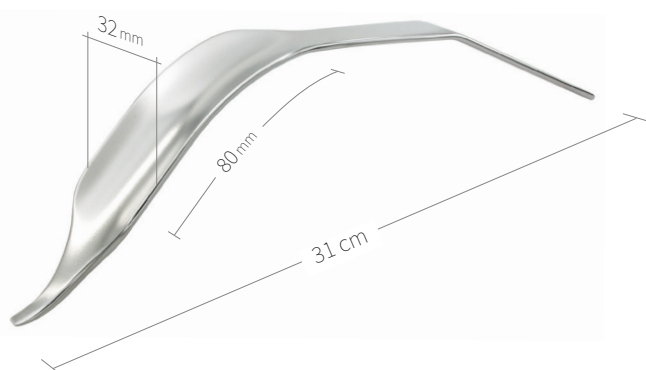

24.51.46

Subtilis pubis-retractor after Ganz
with short beak
22 x 40 mm / 26 cm

24.51.48

Subtilis bone lever
double angled
15 x 45 mm / 28 cm

24.51.48L

Subtilis bone lever with
long soft-tissue protection double angled
15 x 100 mm / 31 cm

Retractors-Bone Levers / Hip-Knee / IV of VIII

24.51.57

Subtilis bone lever double angled
with long soft-tissue protection
20 x 100 mm / 31 cm

24.51.58

Subtilis bone lever double angled
with long soft-tissue protection
26 x 90 mm / 31 cm

24.51.59

Subtilis bone lever double angled
with long soft-tissue protection
32 x 80 mm / 31 cm

24.51.50

Subtilis bone lever Amin narrow
22 x 120 mm / 29 cm

24.51.51

Subtilis bone lever Amin wide
32 x 100 mm / 30 cm