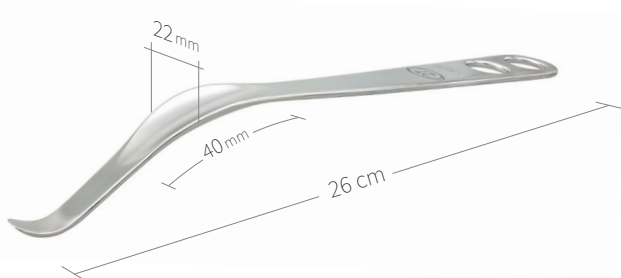

Retractors-Bone Levers / Hip-Knee / III of VIII

24.51.42

Subtilis bone lever after Ganz
24 x 40 mm / 27 cm

24.51.43

Subtilis bone lever Spina after Ganz
24 x 40 mm / 27 cm

24.51.45

Subtilis pubis-retractor after Ganz
with long beak
22 x 40 mm / 26 cm

24.51.46

Subtilis pubis-retractor after Ganz
with short beak
22 x 40 mm / 26 cm

24.51.48

Subtilis bone lever
double angled
15 x 45 mm / 28 cm

24.51.48L

Subtilis bone lever with
long soft-tissue protection double angled
15 x 100 mm / 31 cm