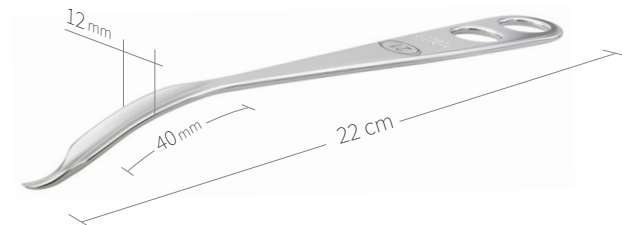

Retractors-Bone Levers / Hip-Knee / I of VIII

24.51.36

Subtilis bone lever Hohmann
8,5 x 40 mm / 22 cm

24.51.37

Subtilis bone lever Hohmann
12 x 40 mm / 22 cm

24.51.37L

Subtilis bone lever
with long soft-tissue protection
12 x 75 mm / 26 cm

24.51.38

Subtilis bone lever Hohmann
18 x 40 mm / 24 cm

24.51.38L

Subtilis bone lever
with long soft-tissue protection
18 x 75 mm / 27 cm

24.51.39L

Subtilis bone lever 40° angled
with long soft-tissue protection
18 mm x 75 mm / 26,5 cm