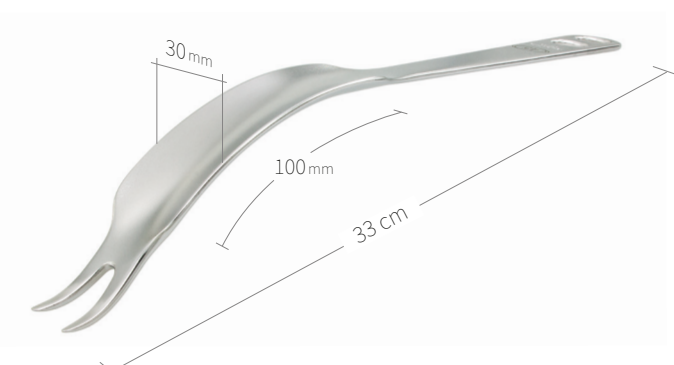

24.51.67

Subtilis retractor, 90° curved
41 x 100 mm / 30 cm

24.51.70

Subtilis Hip Lever 65° curved
V-shaped spike
30 x 100 mm / 32 cm

24.51.71

Subtilis trochant bone lever, 75° curved
with two long peaks
30 x 100 mm / 30 cm