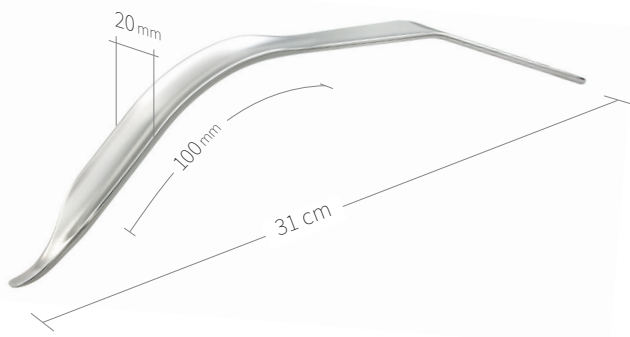

Retractors-Bone Levers / Hip-Knee / IV of VIII

24.51.57

Subtilis bone lever double angled
with long soft-tissue protection
20 x 100 mm / 31 cm