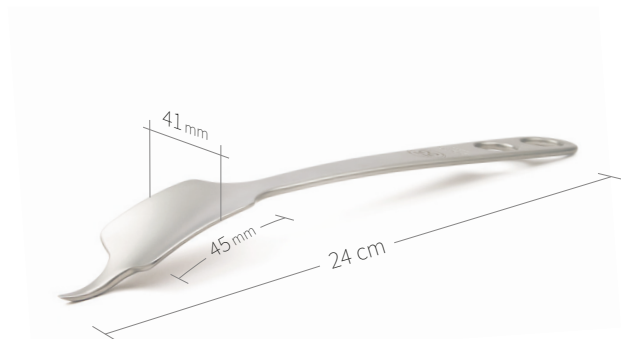

24.51.38

Subtilis bone lever Hohmann
18 x 40 mm / 24 cm

24.51.38L

Subtilis bone lever
with long soft-tissue protection
18 x 75 mm / 27 cm

24.51.39L

Subtilis bone lever 40° angled
with long soft-tissue protection
18 mm x 75 mm / 26,5 cm

Retractors-Bone Levers / Hip-Knee / II of VIII

24.51.63

Subtilis bone lever Hohmann
41 x 45 mm / 24 cm

24.51.63L

Subtilis bone lever, angled
with long soft-tissue protection
41 x 65 mm / 32 cm

24.51.40

Subtilis retractor blunt
24 x 45 mm / 27 cm