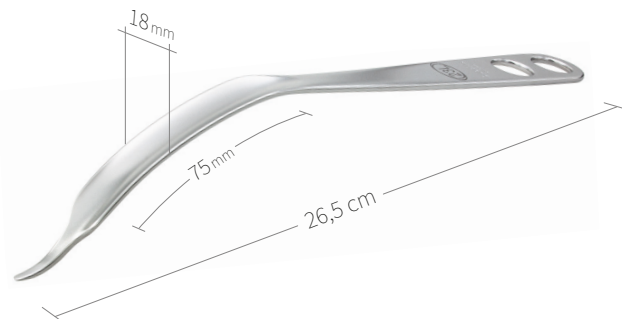

Retractors-Bone Levers / Hip-Knee / I of VIII

24.51.36

Subtilis bone lever Hohmann
8,5 x 40 mm / 22 cm

24.51.37

Subtilis bone lever Hohmann
12 x 40 mm / 22 cm

24.51.37L

Subtilis bone lever
with long soft-tissue protection
12 x 75 mm / 26 cm

24.51.38

Subtilis bone lever Hohmann
18 x 40 mm / 24 cm

24.51.38L

Subtilis bone lever
with long soft-tissue protection
18 x 75 mm / 27 cm

24.51.39L

Subtilis bone lever 40° angled
with long soft-tissue protection
18 mm x 75 mm / 26,5 cm

24.51.46

Subtilis pubis-retractor after Ganz
with short beak
22 x 40 mm / 26 cm

24.51.48

Subtilis bone lever
double angled
15 x 45 mm / 28 cm

24.51.48L

Subtilis bone lever with
long soft-tissue protection double angled
15 x 100 mm / 31 cm

24.51.67

Subtilis retractor, 90° curved
41 x 100 mm / 30 cm

24.51.70

Subtilis Hip Lever 65° curved
V-shaped spike
30 x 100 mm / 32 cm

24.51.71

Subtilis trochant bone lever, 75° curved
with two long peaks
30 x 100 mm / 30 cm