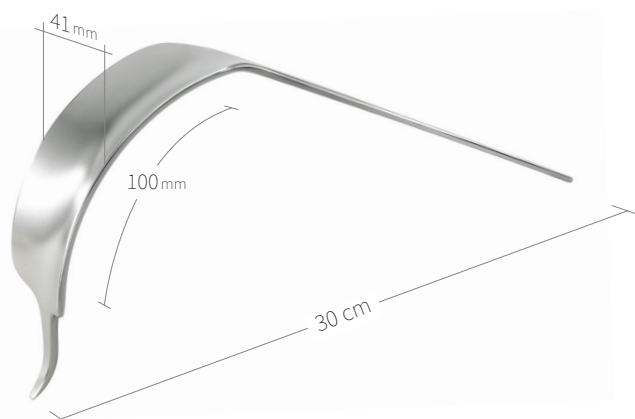

24.51.59

Subtilis bone lever double angled
with long soft-tissue protection
32 x 80 mm / 31 cm

24.51.50

Subtilis bone lever Amin narrow
22 x 120 mm / 29 cm

24.51.51

Subtilis bone lever Amin wide
32 x 100 mm / 30 cm

24.51.52

Subtilis retraktor deep
22 x 120 mm / 28,5 cm

Retractors-Bone Levers / Hip-Knee / V of VIII

24.51.53

Subtilis / customisation
bone lever with wide blunt beak
32 x 100 mm / 30 cm

24.51.54

Subtilis Bone Lever with concave curved
soft tissue protection
19 x 75 mm / 27 cm

24.51.67

Subtilis retractor, 90° curved
41 x 100 mm / 30 cm

24.51.70

Subtilis Hip Lever 65° curved
V-shaped spike
30 x 100 mm / 32 cm

24.51.71

Subtilis trochant bone lever, 75° curved
with two long peaks
30 x 100 mm / 30 cm