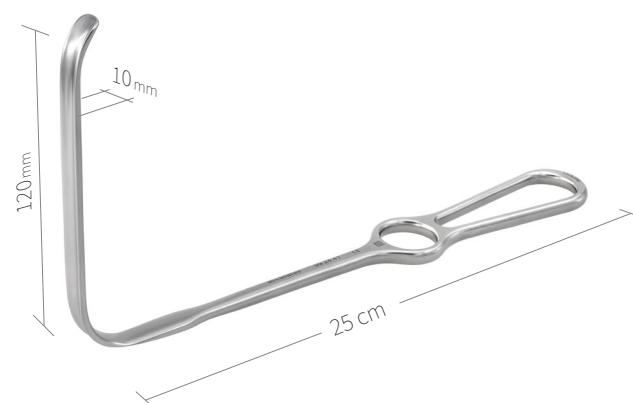

24.02.92

Subtilis Retractor Langenbeck
60 x 16 mm / 22 cm

Retractors-Bone Levers / Hip-Knee / VIII of VIII

24.01.61
Subtilis Femur Retractor
21 cm

24.04.51-S / 52-S / 53-S
Subtilis retractor Kocher
Available in various lengths and widths
25 x 40 / 50 / 70 mm / 24 cm

24.52.30
Subtilis retractor with long soft-tissue protection
12 x 75 mm / 21 cm / 90° angled

99.24.41
Subtilis Vegan rounded Retractor
10 x 120 mm / 25 cm

99.24.47
Subtilis Retractor
with long Soft-Tissue protection
20 x 100 mm / 32 cm