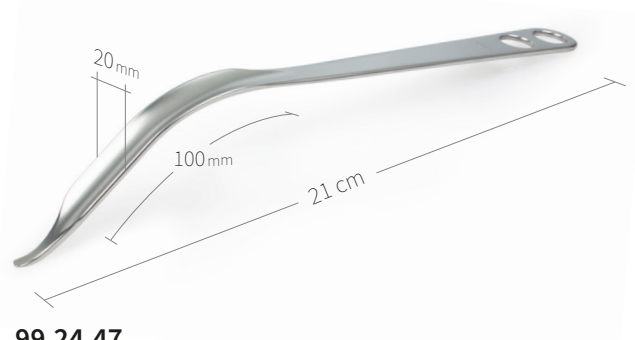

99.24.47
Subtilis Retractor
with long Soft-Tissue protection
20 x 100 mm / 32 cm