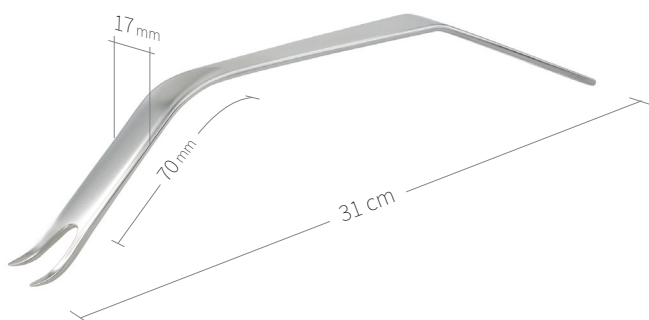

24.51.67

Subtilis retractor, 90° curved
41 x 100 mm / 30 cm

24.51.70

Subtilis Hip Lever 65° curved
V-shaped spike
30 x 100 mm / 32 cm

24.51.71

Subtilis trochant bone lever, 75° curved
with two long peaks
30 x 100 mm / 30 cm

24.51.72

Subtilis trochant bone lever, 40° curved
with two long peaks
30 x 100 mm / 33 cm

Retractors-Bone Levers / Hip-Knee / VI of VIII

24.51.73
Subtilis pelvis bone lever
22 x 130 mm / 24 cm

24.51.74
Subtilis pelvis bone lever
22 x 130 mm / 25 cm

24.51.76
Subtilis bone lever
two tips, double angled
17 x 70 mm / 31 cm

24.51.76L
Subtilis bone lever, two tips double angled,
longer soft-tissue protection
17 x 100 mm / 31 cm

24.51.77
Subtilis bone lever Pflüger
32 x 100 mm / 31 cm