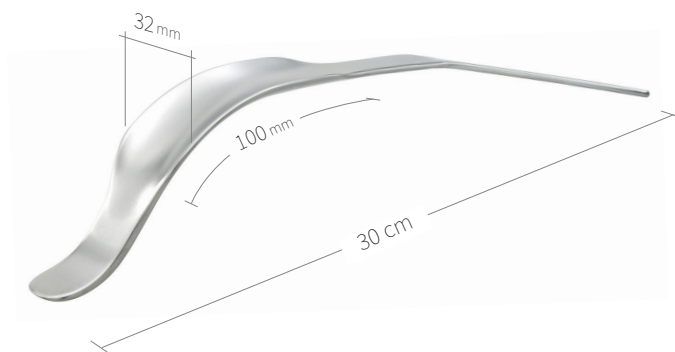

24.51.67

Subtilis retractor, 90° curved
41 x 100 mm / 30 cm

24.51.70

Subtilis Hip Lever 65° curved
V-shaped spike
30 x 100 mm / 32 cm

24.51.71

Subtilis trochant bone lever, 75° curved
with two long peaks
30 x 100 mm / 30 cm

24.51.72

Subtilis trochant bone lever, 40° curved
with two long peaks
30 x 100 mm / 33 cm

Retractors-Bone Levers / Hip-Knee / VI of VIII

24.51.73
Subtilis pelvis bone lever
22 x 130 mm / 24 cm

24.51.74
Subtilis pelvis bone lever
22 x 130 mm / 25 cm

24.51.76
Subtilis bone lever
two tips, double angled
17 x 70 mm / 31 cm

24.51.76L
Subtilis bone lever, two tips double angled,
longer soft-tissue protection
17 x 100 mm / 31 cm

24.51.77
Subtilis bone lever Pflüger
32 x 100 mm / 31 cm