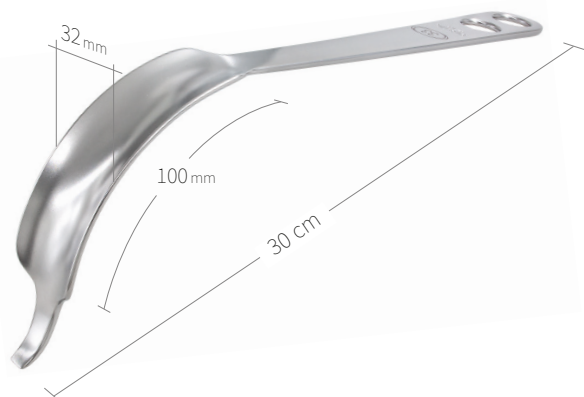

Retractors-Bone Levers / Hip-Knee / V of VIII

24.51.53

Subtilis / customisation
bone lever with wide blunt beak
32 x 100 mm / 30 cm