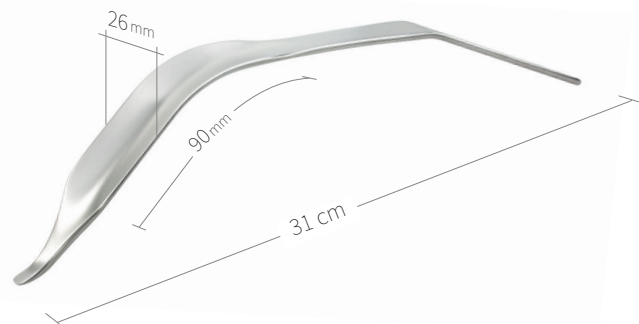

24.51.46

Subtilis pubis-retractor after Ganz
with short beak
22 x 40 mm / 26 cm

24.51.48

Subtilis bone lever
double angled
15 x 45 mm / 28 cm

24.51.48L

Subtilis bone lever with
long soft-tissue protection double angled
15 x 100 mm / 31 cm

Retractors-Bone Levers / Hip-Knee / IV of VIII

24.51.57

Subtilis bone lever double angled
with long soft-tissue protection
20 x 100 mm / 31 cm

24.51.58

Subtilis bone lever double angled
with long soft-tissue protection
26 x 90 mm / 31 cm

24.51.59

Subtilis bone lever double angled
with long soft-tissue protection
32 x 80 mm / 31 cm

24.51.50

Subtilis bone lever Amin narrow
22 x 120 mm / 29 cm

24.51.51

Subtilis bone lever Amin wide
32 x 100 mm / 30 cm