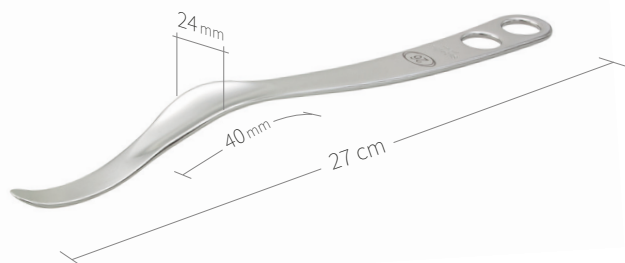

Retractors-Bone Levers / Hip-Knee / II of VIII

24.51.63

Subtilis bone lever Hohmann
41 x 45 mm / 24 cm

24.51.63L

Subtilis bone lever, angled
with long soft-tissue protection
41 x 65 mm / 32 cm

24.51.40

Subtilis retractor blunt
24 x 45 mm / 27 cm

24.51.40L

Subtilis retractor blunt
with long soft-tissue protection
24 x 80 mm / 32 cm

24.51.41

Subtilis retractor blunt,
double-angled
24 x 40 mm / 25 cm

24.51.41L

Subtilis retractor blunt, double angled
with long soft-tissue protection
24 x 80 mm / 29 cm

Retractors-Bone Levers / Hip-Knee / III of VIII

24.51.42

Subtilis bone lever after Ganz
24 x 40 mm / 27 cm

24.51.43

Subtilis bone lever Spina after Ganz
24 x 40 mm / 27 cm

24.51.45

Subtilis pubis-retractor after Ganz
with long beak
22 x 40 mm / 26 cm

24.51.46

Subtilis pubis-retractor after Ganz
with short beak
22 x 40 mm / 26 cm

24.51.48

Subtilis bone lever
double angled
15 x 45 mm / 28 cm

24.51.48L

Subtilis bone lever with
long soft-tissue protection double angled
15 x 100 mm / 31 cm