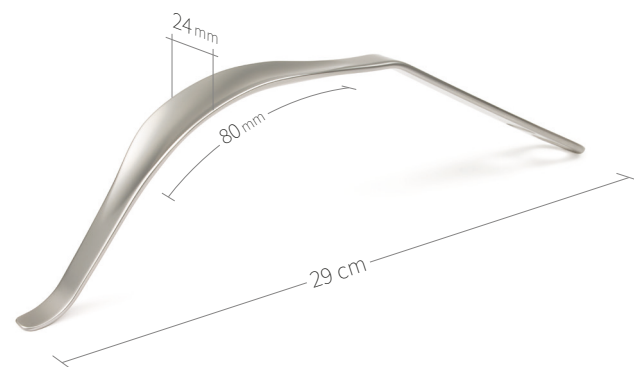

24.51.41L

Subtilis retractor blunt, double angled
with long soft-tissue protection
24 x 80 mm / 29 cm