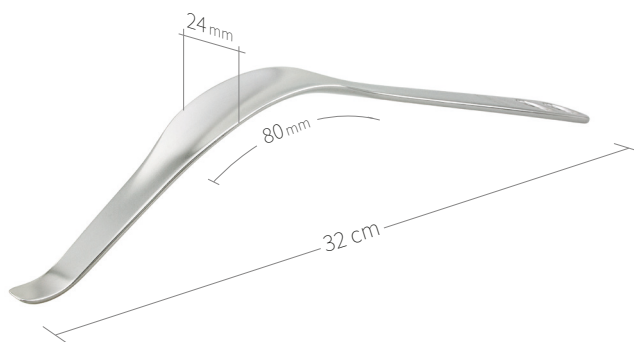

24.51.38

Subtilis bone lever Hohmann
18 x 40 mm / 24 cm

24.51.38L

Subtilis bone lever
with long soft-tissue protection
18 x 75 mm / 27 cm

24.51.39L

Subtilis bone lever 40° angled
with long soft-tissue protection
18 mm x 75 mm / 26,5 cm

Retractors-Bone Levers / Hip-Knee / II of VIII

24.51.63

Subtilis bone lever Hohmann
41 x 45 mm / 24 cm

24.51.63L

Subtilis bone lever, angled
with long soft-tissue protection
41 x 65 mm / 32 cm

24.51.40

Subtilis retractor blunt
24 x 45 mm / 27 cm

24.51.40L

Subtilis retractor blunt
with long soft-tissue protection
24 x 80 mm / 32 cm

24.51.41

Subtilis retractor blunt,
double-angled
24 x 40 mm / 25 cm

24.51.41L

Subtilis retractor blunt, double angled
with long soft-tissue protection
24 x 80 mm / 29 cm

24.51.46

Subtilis pubis-retractor after Ganz
with short beak
22 x 40 mm / 26 cm

24.51.48

Subtilis bone lever
double angled
15 x 45 mm / 28 cm

24.51.48L

Subtilis bone lever with
long soft-tissue protection double angled
15 x 100 mm / 31 cm