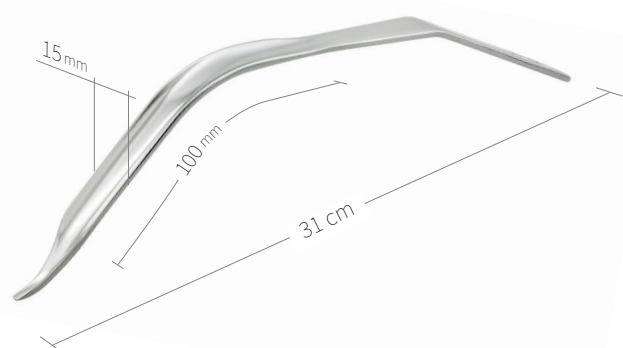

Retractors-Bone Levers / Hip-Knee / III of VIII

24.51.42

Subtilis bone lever after Ganz
24 x 40 mm / 27 cm

24.51.43

Subtilis bone lever Spina after Ganz
24 x 40 mm / 27 cm

24.51.45

Subtilis pubis-retractor after Ganz
with long beak
22 x 40 mm / 26 cm

24.51.46

Subtilis pubis-retractor after Ganz
with short beak
22 x 40 mm / 26 cm

24.51.48

Subtilis bone lever
double angled
15 x 45 mm / 28 cm

24.51.48L

Subtilis bone lever with
long soft-tissue protection double angled
15 x 100 mm / 31 cm