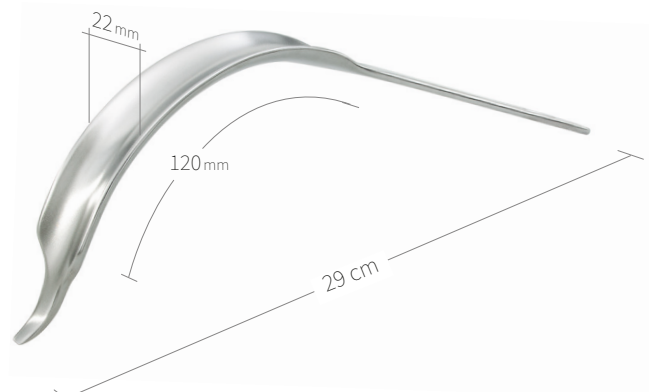

24.51.46

Subtilis pubis-retractor after Ganz
with short beak
22 x 40 mm / 26 cm

24.51.48

Subtilis bone lever
double angled
15 x 45 mm / 28 cm

24.51.48L

Subtilis bone lever with
long soft-tissue protection double angled
15 x 100 mm / 31 cm

Retractors-Bone Levers / Hip-Knee / IV of VIII

24.51.57

Subtilis bone lever double angled
with long soft-tissue protection
20 x 100 mm / 31 cm

24.51.58

Subtilis bone lever double angled
with long soft-tissue protection
26 x 90 mm / 31 cm

24.51.59

Subtilis bone lever double angled
with long soft-tissue protection
32 x 80 mm / 31 cm

24.51.50

Subtilis bone lever Amin narrow
22 x 120 mm / 29 cm

24.51.51

Subtilis bone lever Amin wide
32 x 100 mm / 30 cm