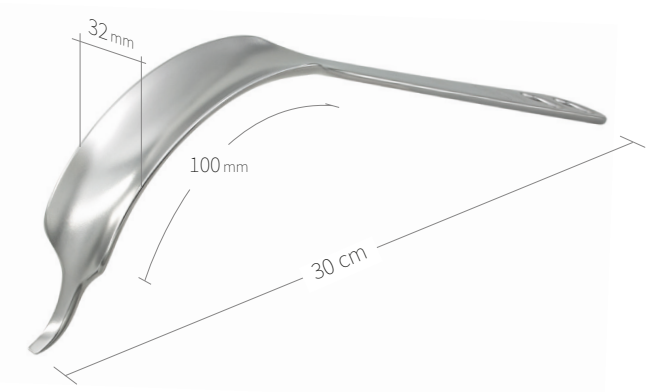

24.51.46

Subtilis pubis-retractor after Ganz
with short beak
22 x 40 mm / 26 cm

24.51.48

Subtilis bone lever
double angled
15 x 45 mm / 28 cm

24.51.48L

Subtilis bone lever with
long soft-tissue protection double angled
15 x 100 mm / 31 cm

Retractors-Bone Levers / Hip-Knee / IV of VIII

24.51.57

Subtilis bone lever double angled
with long soft-tissue protection
20 x 100 mm / 31 cm

24.51.58

Subtilis bone lever double angled
with long soft-tissue protection
26 x 90 mm / 31 cm

24.51.59

Subtilis bone lever double angled
with long soft-tissue protection
32 x 80 mm / 31 cm

24.51.50

Subtilis bone lever Amin narrow
22 x 120 mm / 29 cm

24.51.51

Subtilis bone lever Amin wide
32 x 100 mm / 30 cm