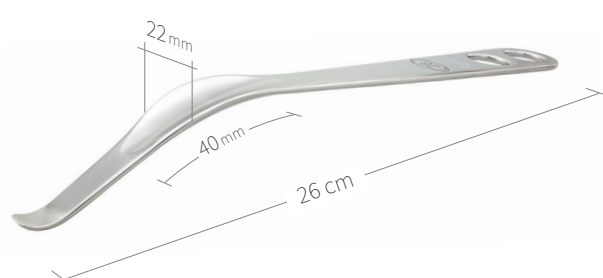

Retractors-Bone Levers / Hip-Knee / III of VIII

24.51.42

Subtilis bone lever after Ganz
24 x 40 mm / 27 cm

24.51.43

Subtilis bone lever Spina after Ganz
24 x 40 mm / 27 cm

24.51.45

Subtilis pubis-retractor after Ganz
with long beak
22 x 40 mm / 26 cm

24.51.46

Subtilis pubis-retractor after Ganz
with short beak
22 x 40 mm / 26 cm

24.51.48

Subtilis bone lever
double angled
15 x 45 mm / 28 cm

24.51.48L

Subtilis bone lever with
long soft-tissue protection double angled
15 x 100 mm / 31 cm