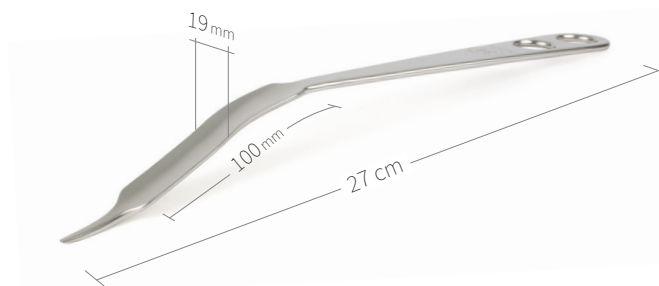

24.51.59

Subtilis bone lever double angled
with long soft-tissue protection
32 x 80 mm / 31 cm

24.51.50

Subtilis bone lever Amin narrow
22 x 120 mm / 29 cm

24.51.51

Subtilis bone lever Amin wide
32 x 100 mm / 30 cm

24.51.52

Subtilis retraktor deep
22 x 120 mm / 28,5 cm

Retractors-Bone Levers / Hip-Knee / V of VIII

24.51.53

Subtilis / customisation
bone lever with wide blunt beak
32 x 100 mm / 30 cm

24.51.54

Subtilis Bone Lever with concave curved
soft tissue protection
19 x 75 mm / 27 cm

24.51.67

Subtilis retractor, 90° curved
41 x 100 mm / 30 cm

24.51.70

Subtilis Hip Lever 65° curved
V-shaped spike
30 x 100 mm / 32 cm

24.51.71

Subtilis trochant bone lever, 75° curved
with two long peaks
30 x 100 mm / 30 cm