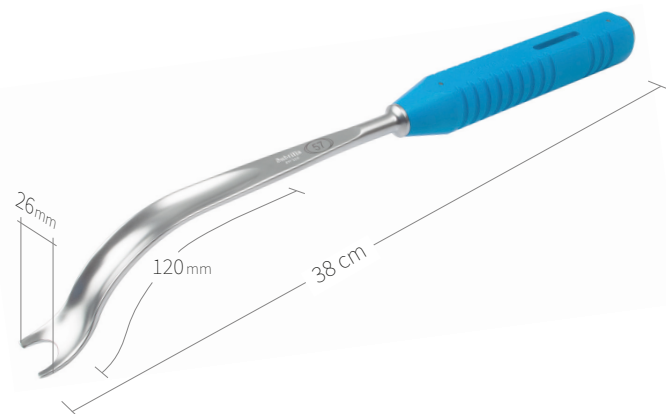

24.51.91

Subtilis lever for the pelvis with
blue plastic handle & weight slot
26 x 120 mm / 38 cm